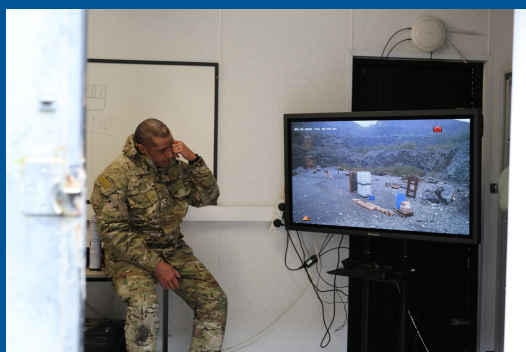

Broadmead Range

Based in the Mendips in the South West of England, Broadmead Range is a unique explosive range that can be used for research and development, training, filming, and product testing.

The range can accommodate shots up to 8kg or a multiple of smaller shots depending upon your requirement.

We have a range of facilities available for hire, including:

- A HME Lab
- Multiple Indoor Workspaces that can be tailored for your needs
- Large Conference Room
- Sand Pit/Search Lane
- IEDD Skills House
- IEDD Subterranean Lane
- Explosive Demolitions Range
- Breaching House (Explosive charges up to 1Kg) which facilitates explosive, shotgun and mechanical breaching for doors walls and windows.
- Outdoor Covered Workspace